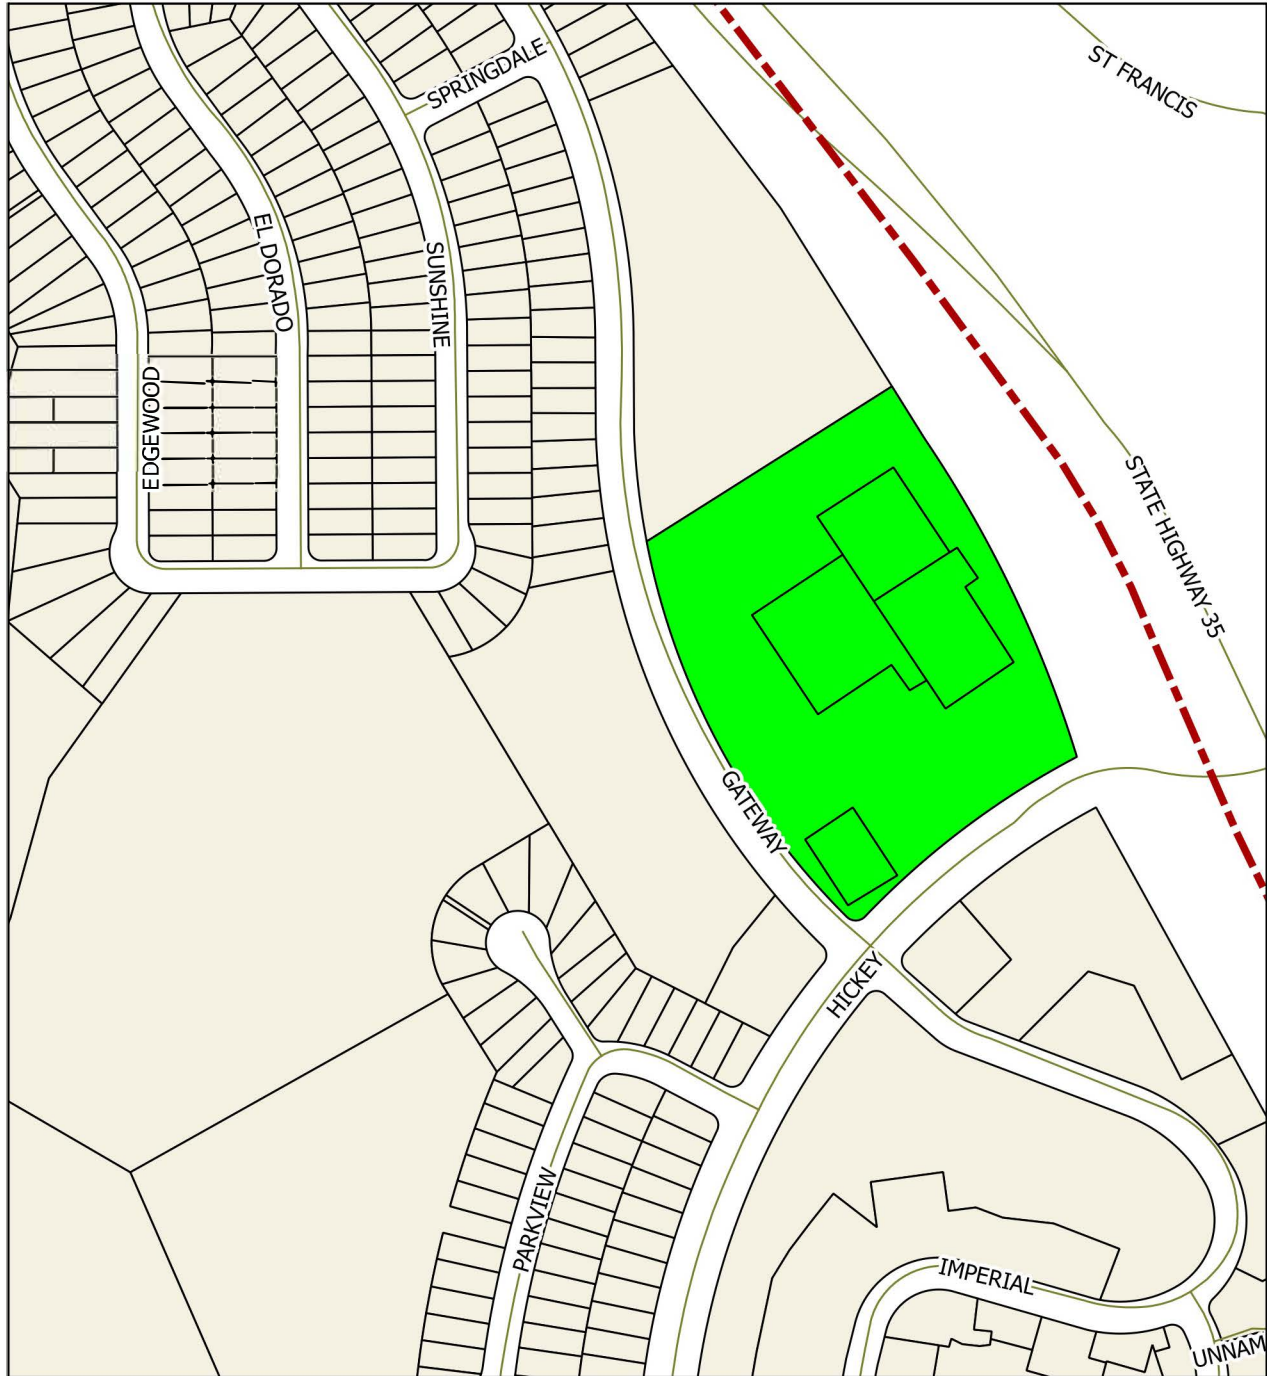

Marijuana Operation, Fairmont Overlay District (MO-F)

RZ-197-17 (MAP 1 OF 5)

Legend

-  Overlay District
-  Pacifica City Limits

Enacted by City Council: 7/10/2017

Marijuana Operation, Linda Mar Overlay District (MO-LM)

RZ-197-17 (MAP 2 OF 5)

Legend

-  Overlay District
-  Pacifica City Limits

Enacted by City Council: 7/10/2017

Marijuana Operation, Park Pacifica Overlay District (MO-PP)

RZ-197-17 (MAP 3 OF 5)

Legend
 Overlay District

Enacted by City Council: 7/10/2017

Marijuana Operation, Rockaway Beach Overlay District (MO-RB)

RZ-197-17 (MAP 4 OF 5)

Legend

-  Overlay District
-  Pacifica City Limits

Enacted by City Council: 7/10/2017

Marijuana Operation, Sharp Park Overlay District (MO-SP)

RZ-197-17 (MAP 5 OF 5)

Legend
 Overlay District

Enacted by City Council: 7/10/2017