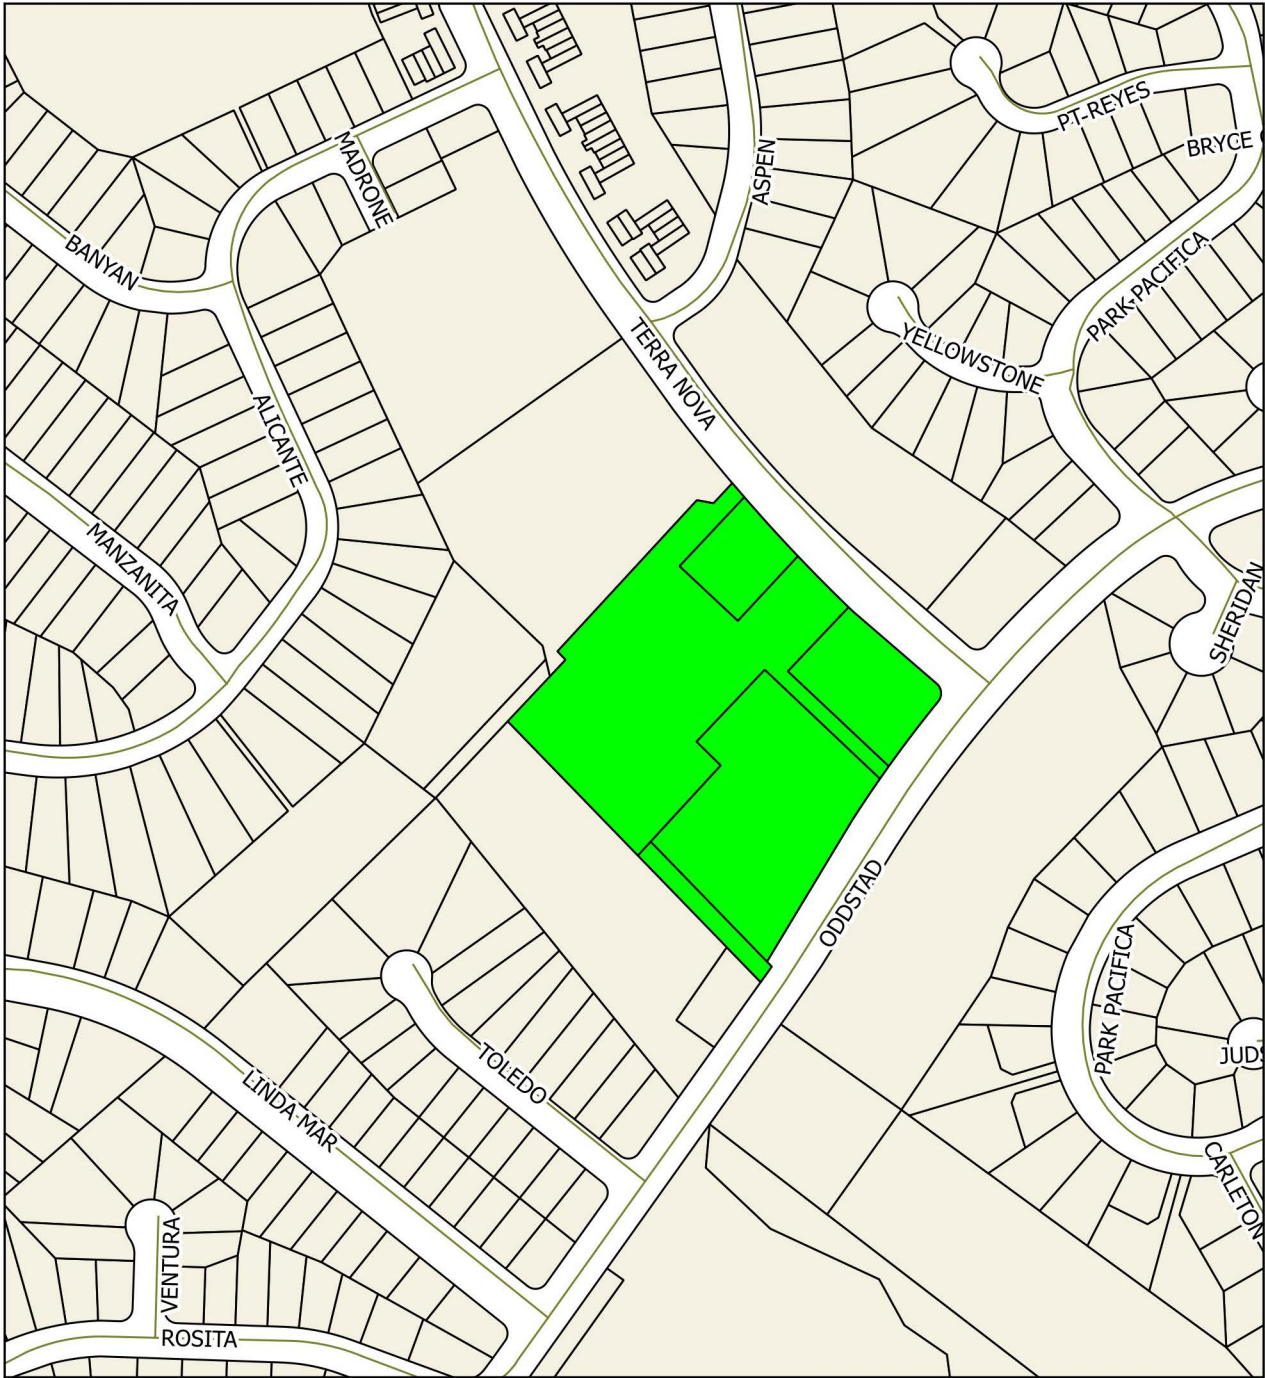

Marijuana Operation, Fairmont Overlay District (MO-F)

RZ-197-17 (MAP 1 OF 5)

Legend

-  Overlay District
-  Pacifica City Limits

Enacted by City Council: 7/10/2017

Marijuana Operation, Linda Mar Overlay District (MO-LM)

RZ-197-17 (MAP 2 OF 5)

Legend

-  Overlay District
-  Pacifica City Limits

Enacted by City Council: 7/10/2017

Marijuana Operation, Park Pacifica Overlay District (MO-PP)

RZ-197-17 (MAP 3 OF 5)

Legend
 Overlay District

Enacted by City Council: 7/10/2017

Marijuana Operation, Rockaway Beach Overlay District (MO-RB)

RZ-197-17 (MAP 4 OF 5)

Legend

-  Overlay District
-  Pacifica City Limits

Enacted by City Council: 7/10/2017

Marijuana Operation, Sharp Park Overlay District (MO-SP)

RZ-197-17 (MAP 5 OF 5)

Legend
 Overlay District

Enacted by City Council: 7/10/2017