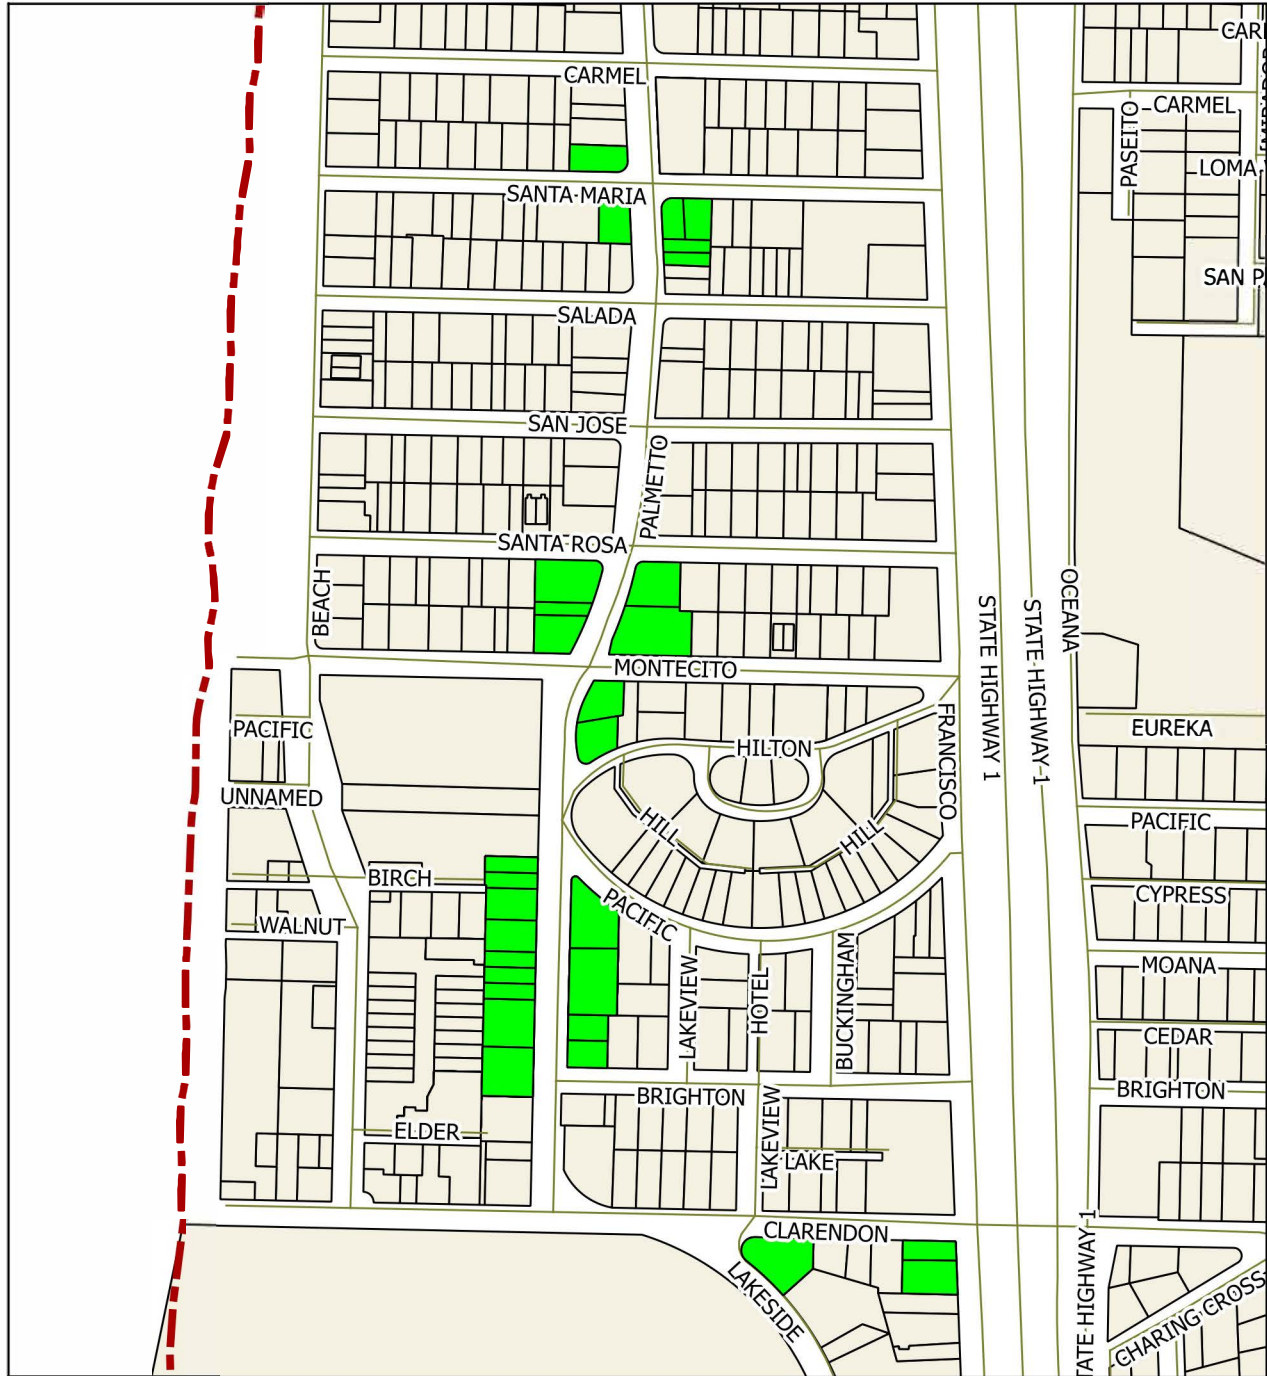

Marijuana Operation, Fairmont Overlay District (MO-F)

RZ-197-17 (MAP 1 OF 5)

Legend

-  Overlay District
-  Pacifica City Limits

Enacted by City Council: 7/10/2017

Marijuana Operation, Linda Mar Overlay District (MO-LM)

RZ-197-17 (MAP 2 OF 5)

Legend

-  Overlay District
-  Pacifica City Limits

Enacted by City Council: 7/10/2017

Marijuana Operation, Park Pacifica Overlay District (MO-PP)

RZ-197-17 (MAP 3 OF 5)

Legend
 Overlay District

Enacted by City Council: 7/10/2017

Marijuana Operation, Rockaway Beach Overlay District (MO-RB)

RZ-197-17 (MAP 4 OF 5)

Legend

-  Overlay District
-  Pacifica City Limits

Enacted by City Council: 7/10/2017

Marijuana Operation, Sharp Park Overlay District (MO-SP)

RZ-197-17 (MAP 5 OF 5)

Legend
 Overlay District

Enacted by City Council: 7/10/2017