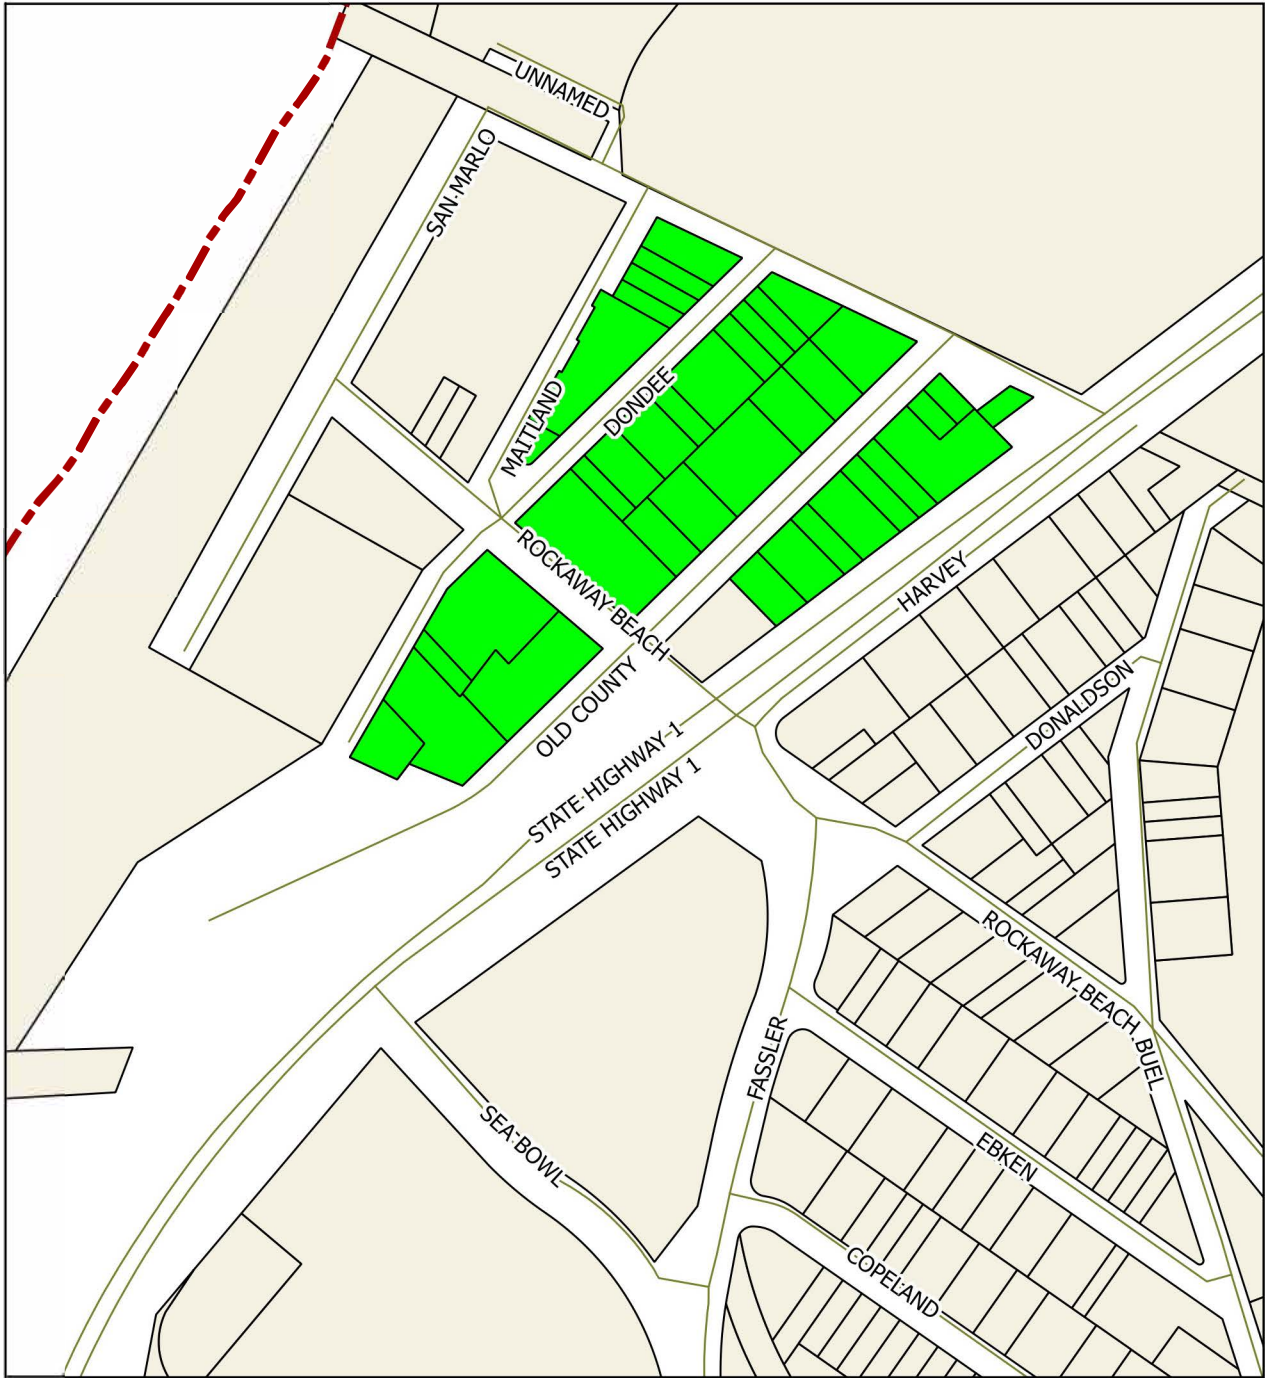

Marijuana Operation, Fairmont Overlay District (MO-F)

RZ-197-17 (MAP 1 OF 5)

Legend

-  Overlay District
-  Pacifica City Limits

Enacted by City Council: 7/10/2017

Marijuana Operation, Linda Mar Overlay District (MO-LM)

RZ-197-17 (MAP 2 OF 5)

Legend

-  Overlay District
-  Pacifica City Limits

Enacted by City Council: 7/10/2017

Marijuana Operation, Park Pacifica Overlay District (MO-PP)

RZ-197-17 (MAP 3 OF 5)

Legend
 Overlay District

Enacted by City Council: 7/10/2017

Marijuana Operation, Rockaway Beach Overlay District (MO-RB)

RZ-197-17 (MAP 4 OF 5)

Legend

-  Overlay District
-  Pacifica City Limits

Enacted by City Council: 7/10/2017

Marijuana Operation, Sharp Park Overlay District (MO-SP)

RZ-197-17 (MAP 5 OF 5)

Legend
 Overlay District

Enacted by City Council: 7/10/2017