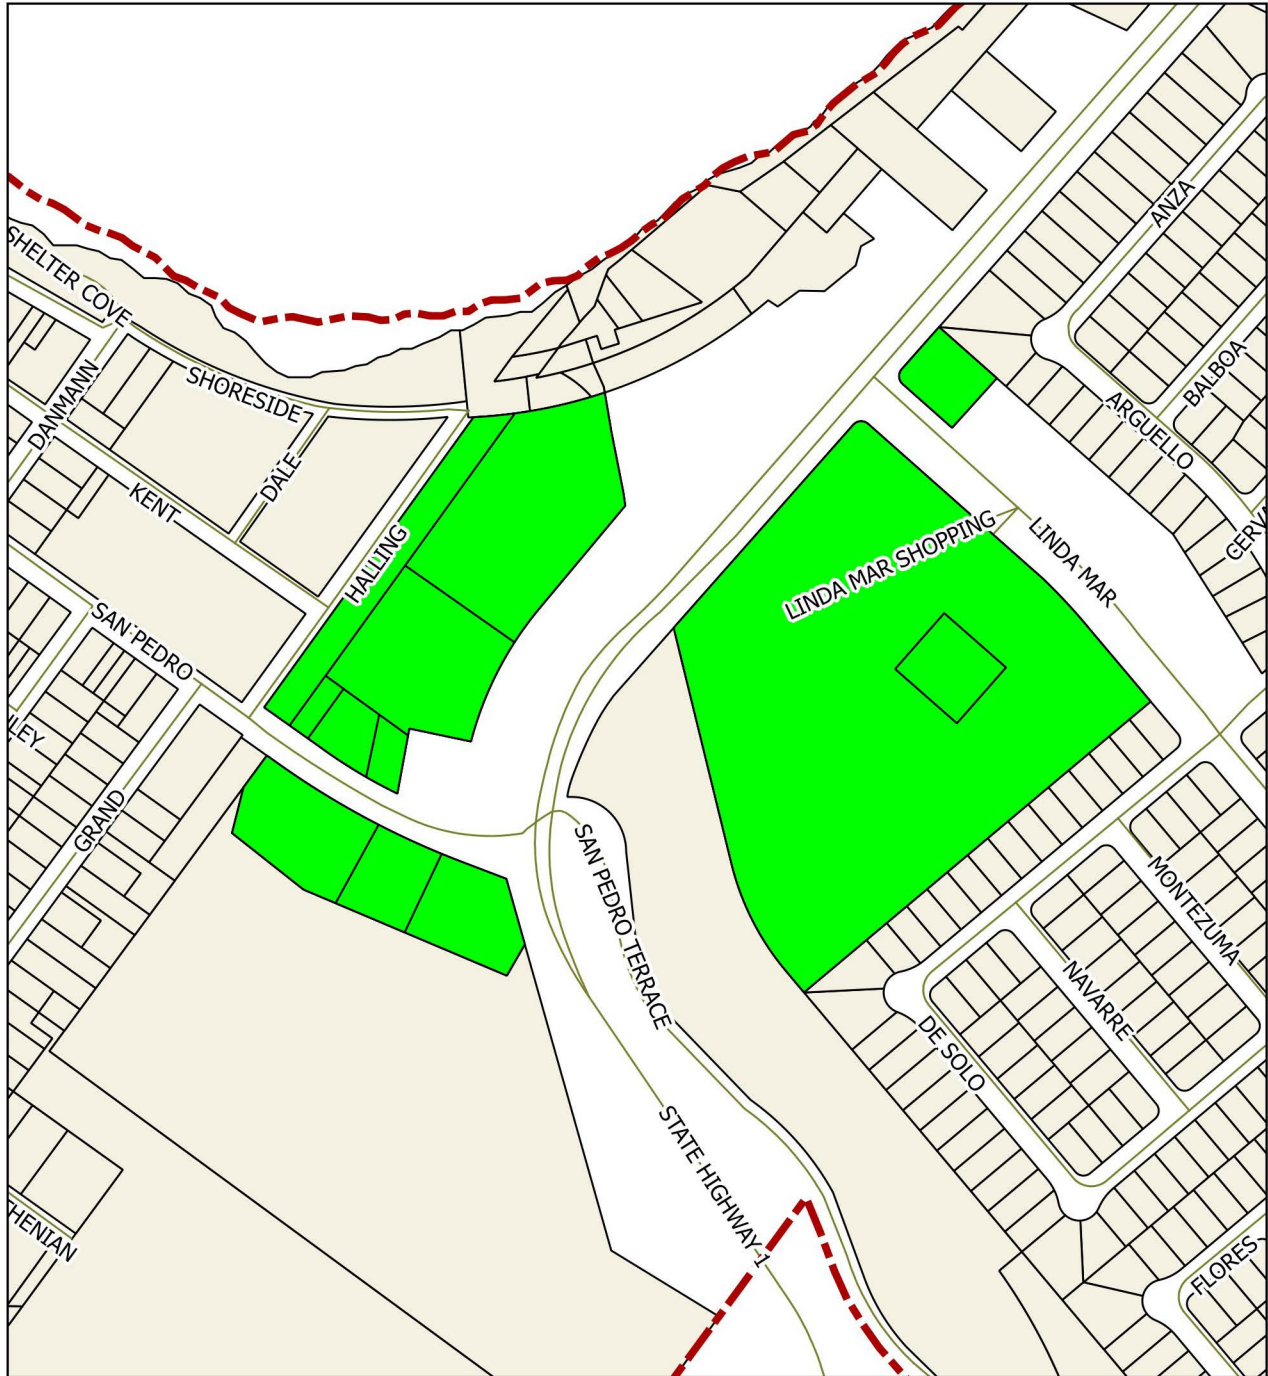

Marijuana Operation, Fairmont Overlay District (MO-F)

RZ-197-17 (MAP 1 OF 5)

Legend

-  Overlay District
-  Pacifica City Limits

Enacted by City Council: 7/10/2017

Marijuana Operation, Linda Mar Overlay District (MO-LM)

RZ-197-17 (MAP 2 OF 5)

Legend

-  Overlay District
-  Pacifica City Limits

Enacted by City Council: 7/10/2017

Marijuana Operation, Park Pacifica Overlay District (MO-PP)

RZ-197-17 (MAP 3 OF 5)

Legend
 Overlay District

Enacted by City Council: 7/10/2017

Marijuana Operation, Rockaway Beach Overlay District (MO-RB)

RZ-197-17 (MAP 4 OF 5)

Legend

-  Overlay District
-  Pacifica City Limits

Enacted by City Council: 7/10/2017

Marijuana Operation, Sharp Park Overlay District (MO-SP)

RZ-197-17 (MAP 5 OF 5)

Legend
 Overlay District

Enacted by City Council: 7/10/2017